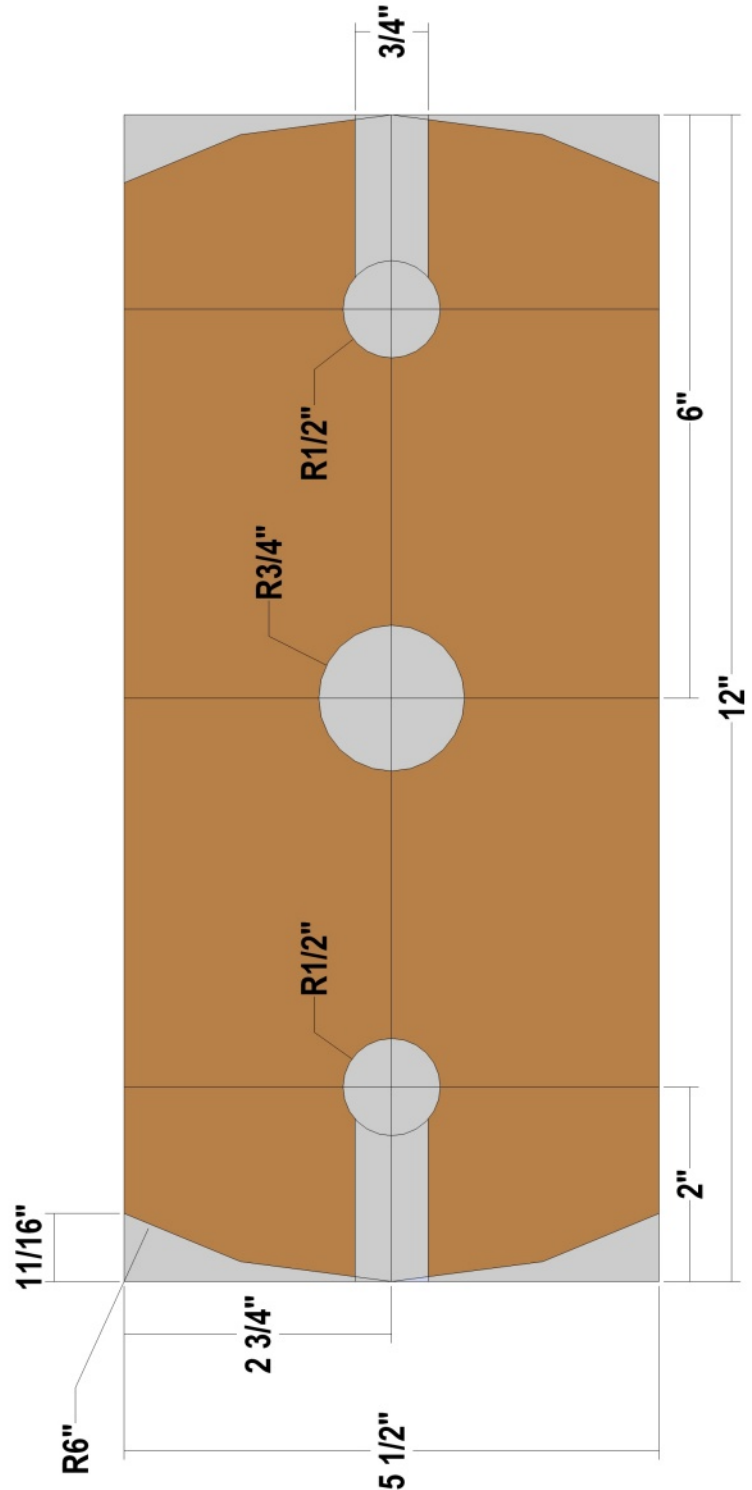

QUICK PROJECT: WINE BOTTLE PLATFORM

- 1x6
- beam compass
- jig saw
- drill/driver
- 1" and 1 1/2" Forstner bits

MORE PLANS

Want more Chief's Shop plans? Visit chiefs-shop.com and look through the Plans section. Be sure to "Like" Chief's Shop on facebook by heading over to facebook.com/ChiefsShop.