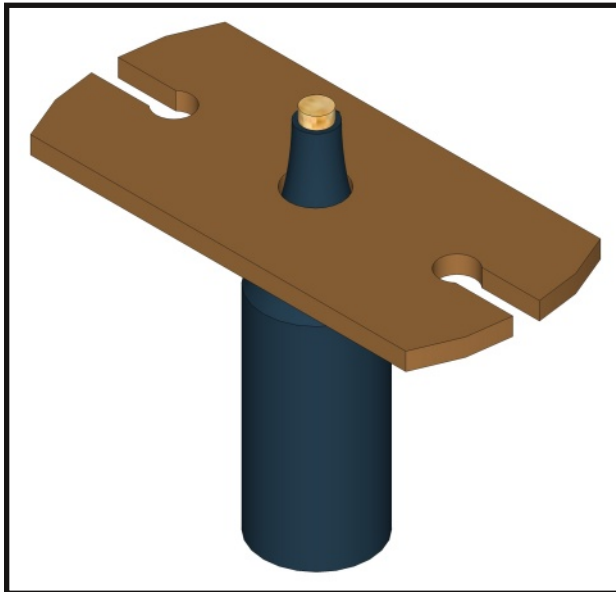

QUICK PROJECT: WINE BOTTLE PLATFORM

- 1x6
- beam compass
- jig saw
- drill/driver
- 1" and 1 1/2" Forstner bits

MORE PLANS

Want more Chief's Shop plans? Visit chiefs-shop.com and look through the Plans section. Be sure to "Like" Chief's Shop on facebook by heading over to facebook.com/ChiefsShop.