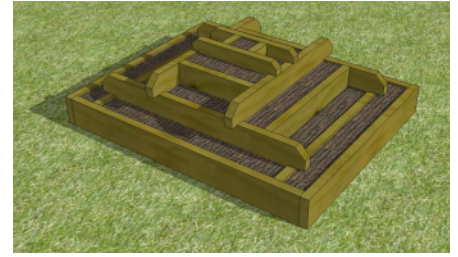

QUICK PROJECT: PYRAMID PLANTER

- 2x6x8 (6)
- 2 1/2-inch deck screws
- miter saw/ circular saw
- jig saw
- drill/driver

 **MORE PLANS**

Want more Chief's Shop plans? Visit chiefs-shop.com and look through the Plans section. Be sure to "Like" Chief's Shop on facebook by heading over to facebook.com/ChiefsShop.

QUICK PROJECT: PYRAMID PLANTER

QUICK PROJECT: PYRAMID PLANTER

QUICK PROJECT: PYRAMID PLANTER