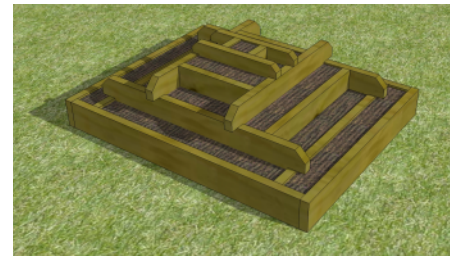

QUICK PROJECT: PYRAMID PLANTER

- 2x6x8 (6)
- 2 1/2-inch deck screws
- miter saw/ circular saw
- jig saw
- drill/driver

 **MORE PLANS**

Want more Chief's Shop plans? Visit chiefs-shop.com and look through the Plans section. Be sure to "Like" Chief's Shop on facebook by heading over to facebook.com/ChiefsShop.

QUICK PROJECT: PYRAMID PLANTER

QUICK PROJECT: PYRAMID PLANTER

QUICK PROJECT: PYRAMID PLANTER