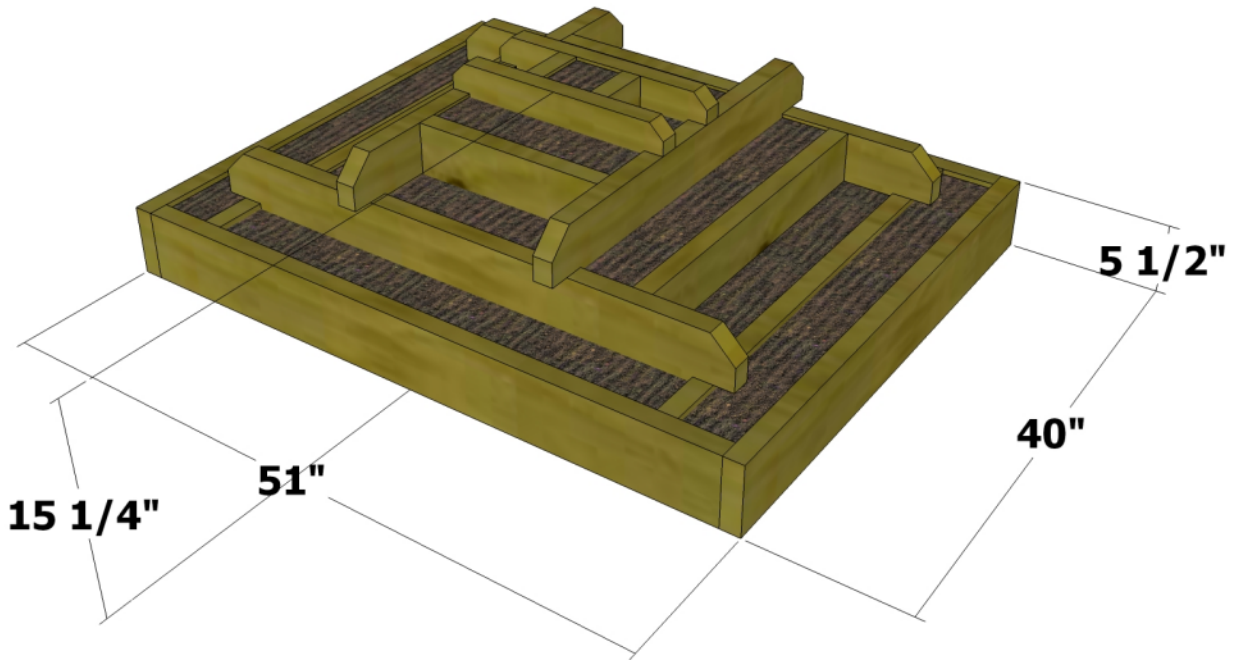

QUICK PROJECT: PYRAMID PLANTER