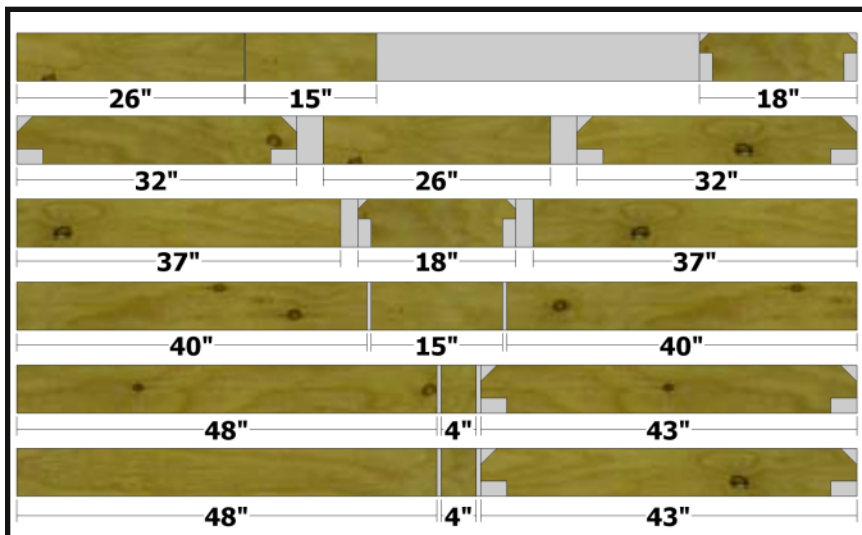

QUICK PROJECT: PYRAMID PLANTER

- 2x6x8 (6)
- 2 1/2-inch deck screws
- miter saw/ circular saw
- jig saw
- drill/driver

 **MORE PLANS**

Want more Chief's Shop plans? Visit chiefs-shop.com and look through the Plans section. Be sure to "Like" Chief's Shop on facebook by heading over to facebook.com/ChiefsShop.