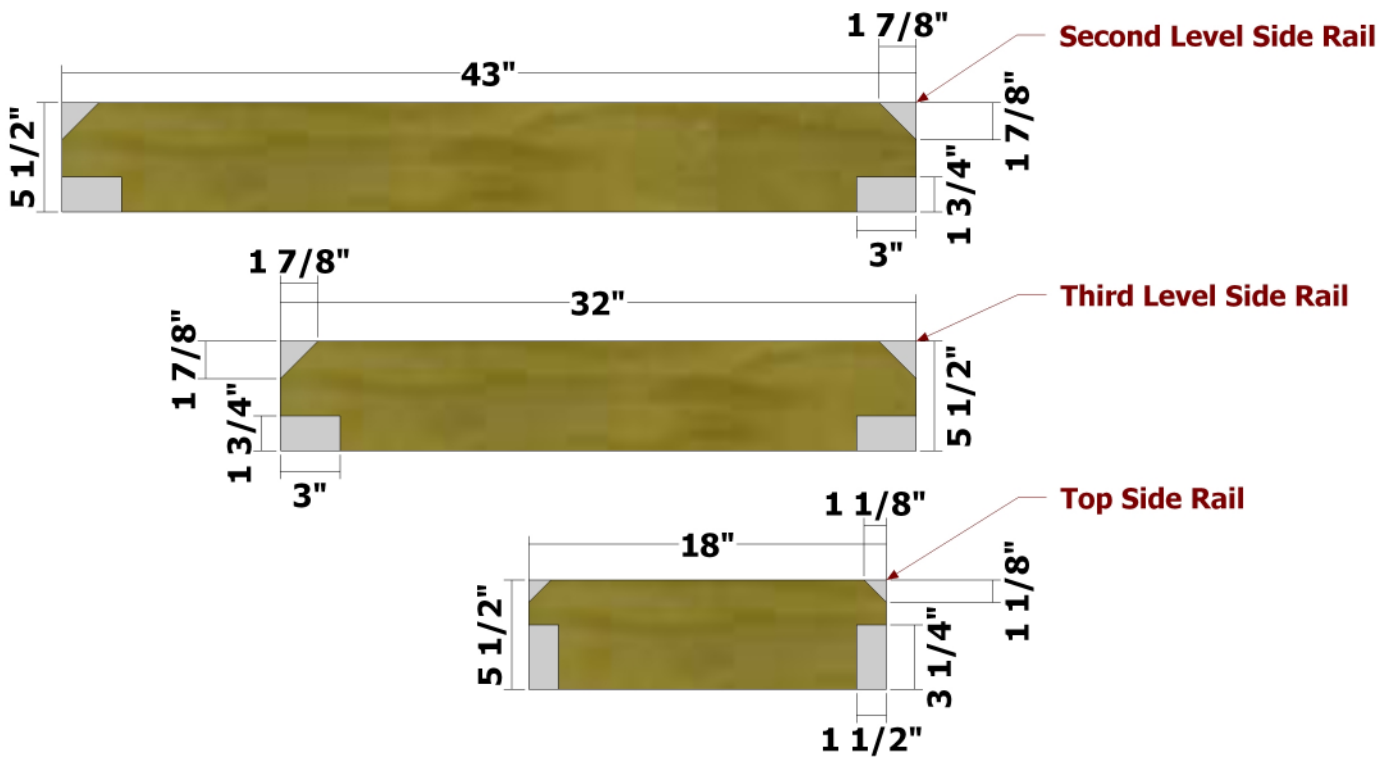

QUICK PROJECT: PYRAMID PLANTER