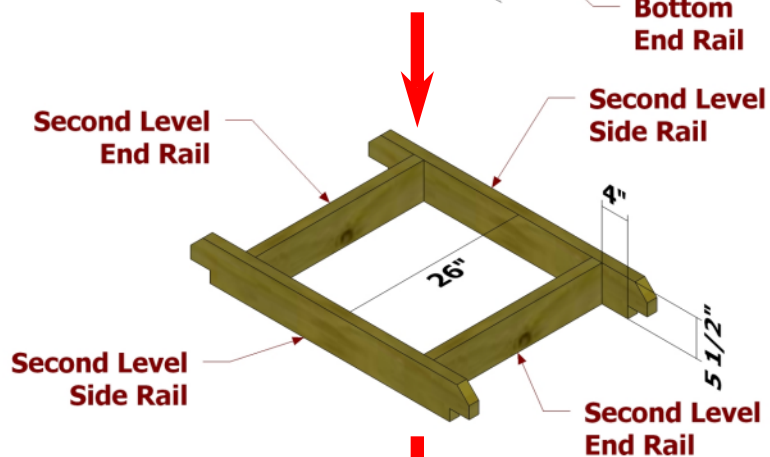

QUICK PROJECT: PYRAMID PLANTER