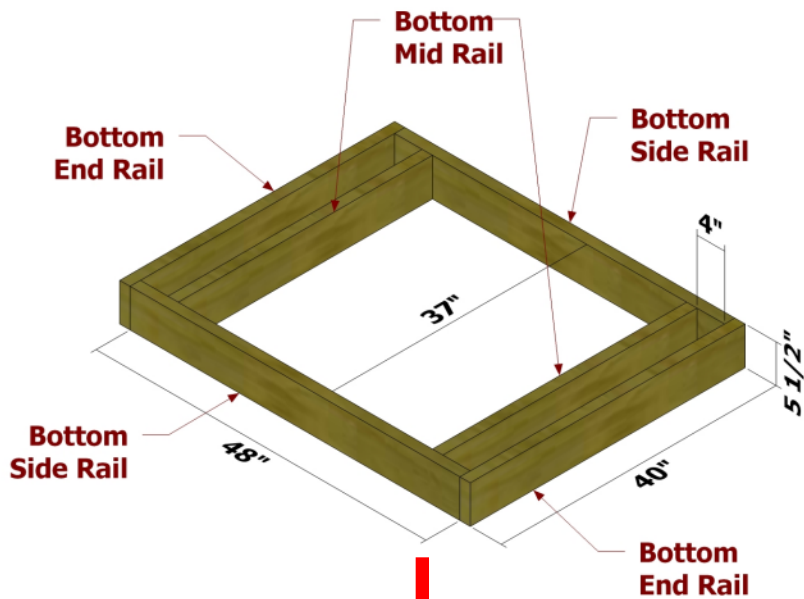

QUICK PROJECT: PYRAMID PLANTER