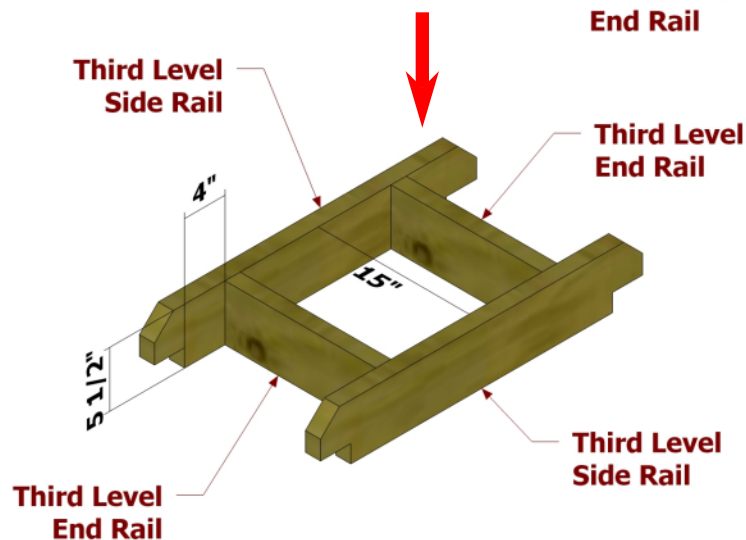

QUICK PROJECT: PYRAMID PLANTER