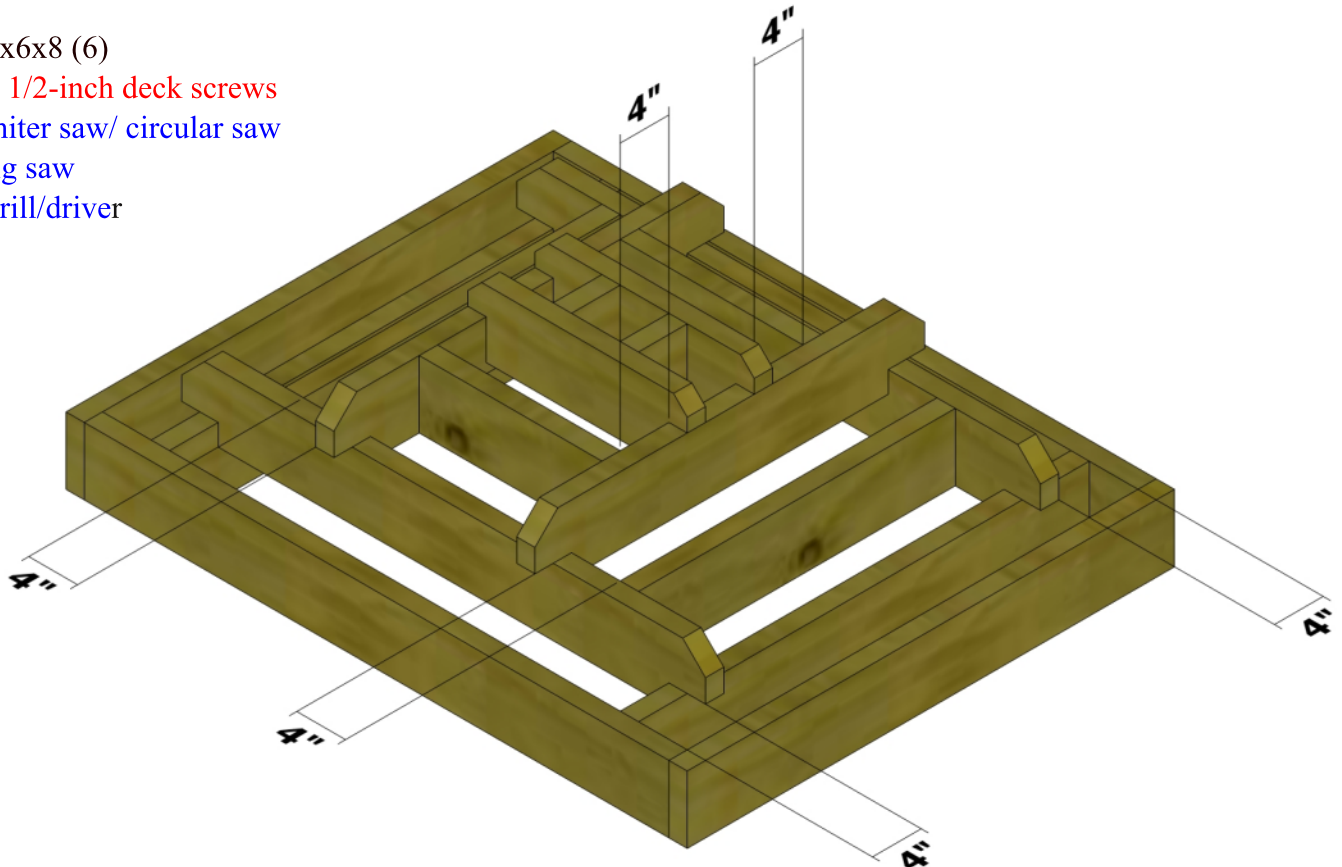

QUICK PROJECT: PYRAMID PLANTER

- 2x6x8 (6)
- 2 1/2-inch deck screws
- miter saw/ circular saw
- jig saw
- drill/driver

 **MORE PLANS**

Want more Chief's Shop plans? Visit chiefs-shop.com and look through the Plans section. Be sure to "Like" Chief's Shop on facebook by heading over to facebook.com/ChiefsShop.