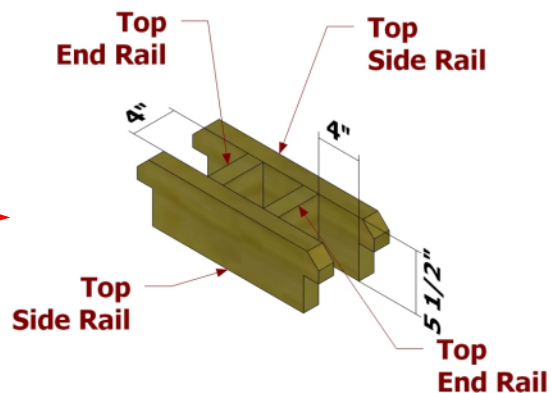

QUICK PROJECT: PYRAMID PLANTER